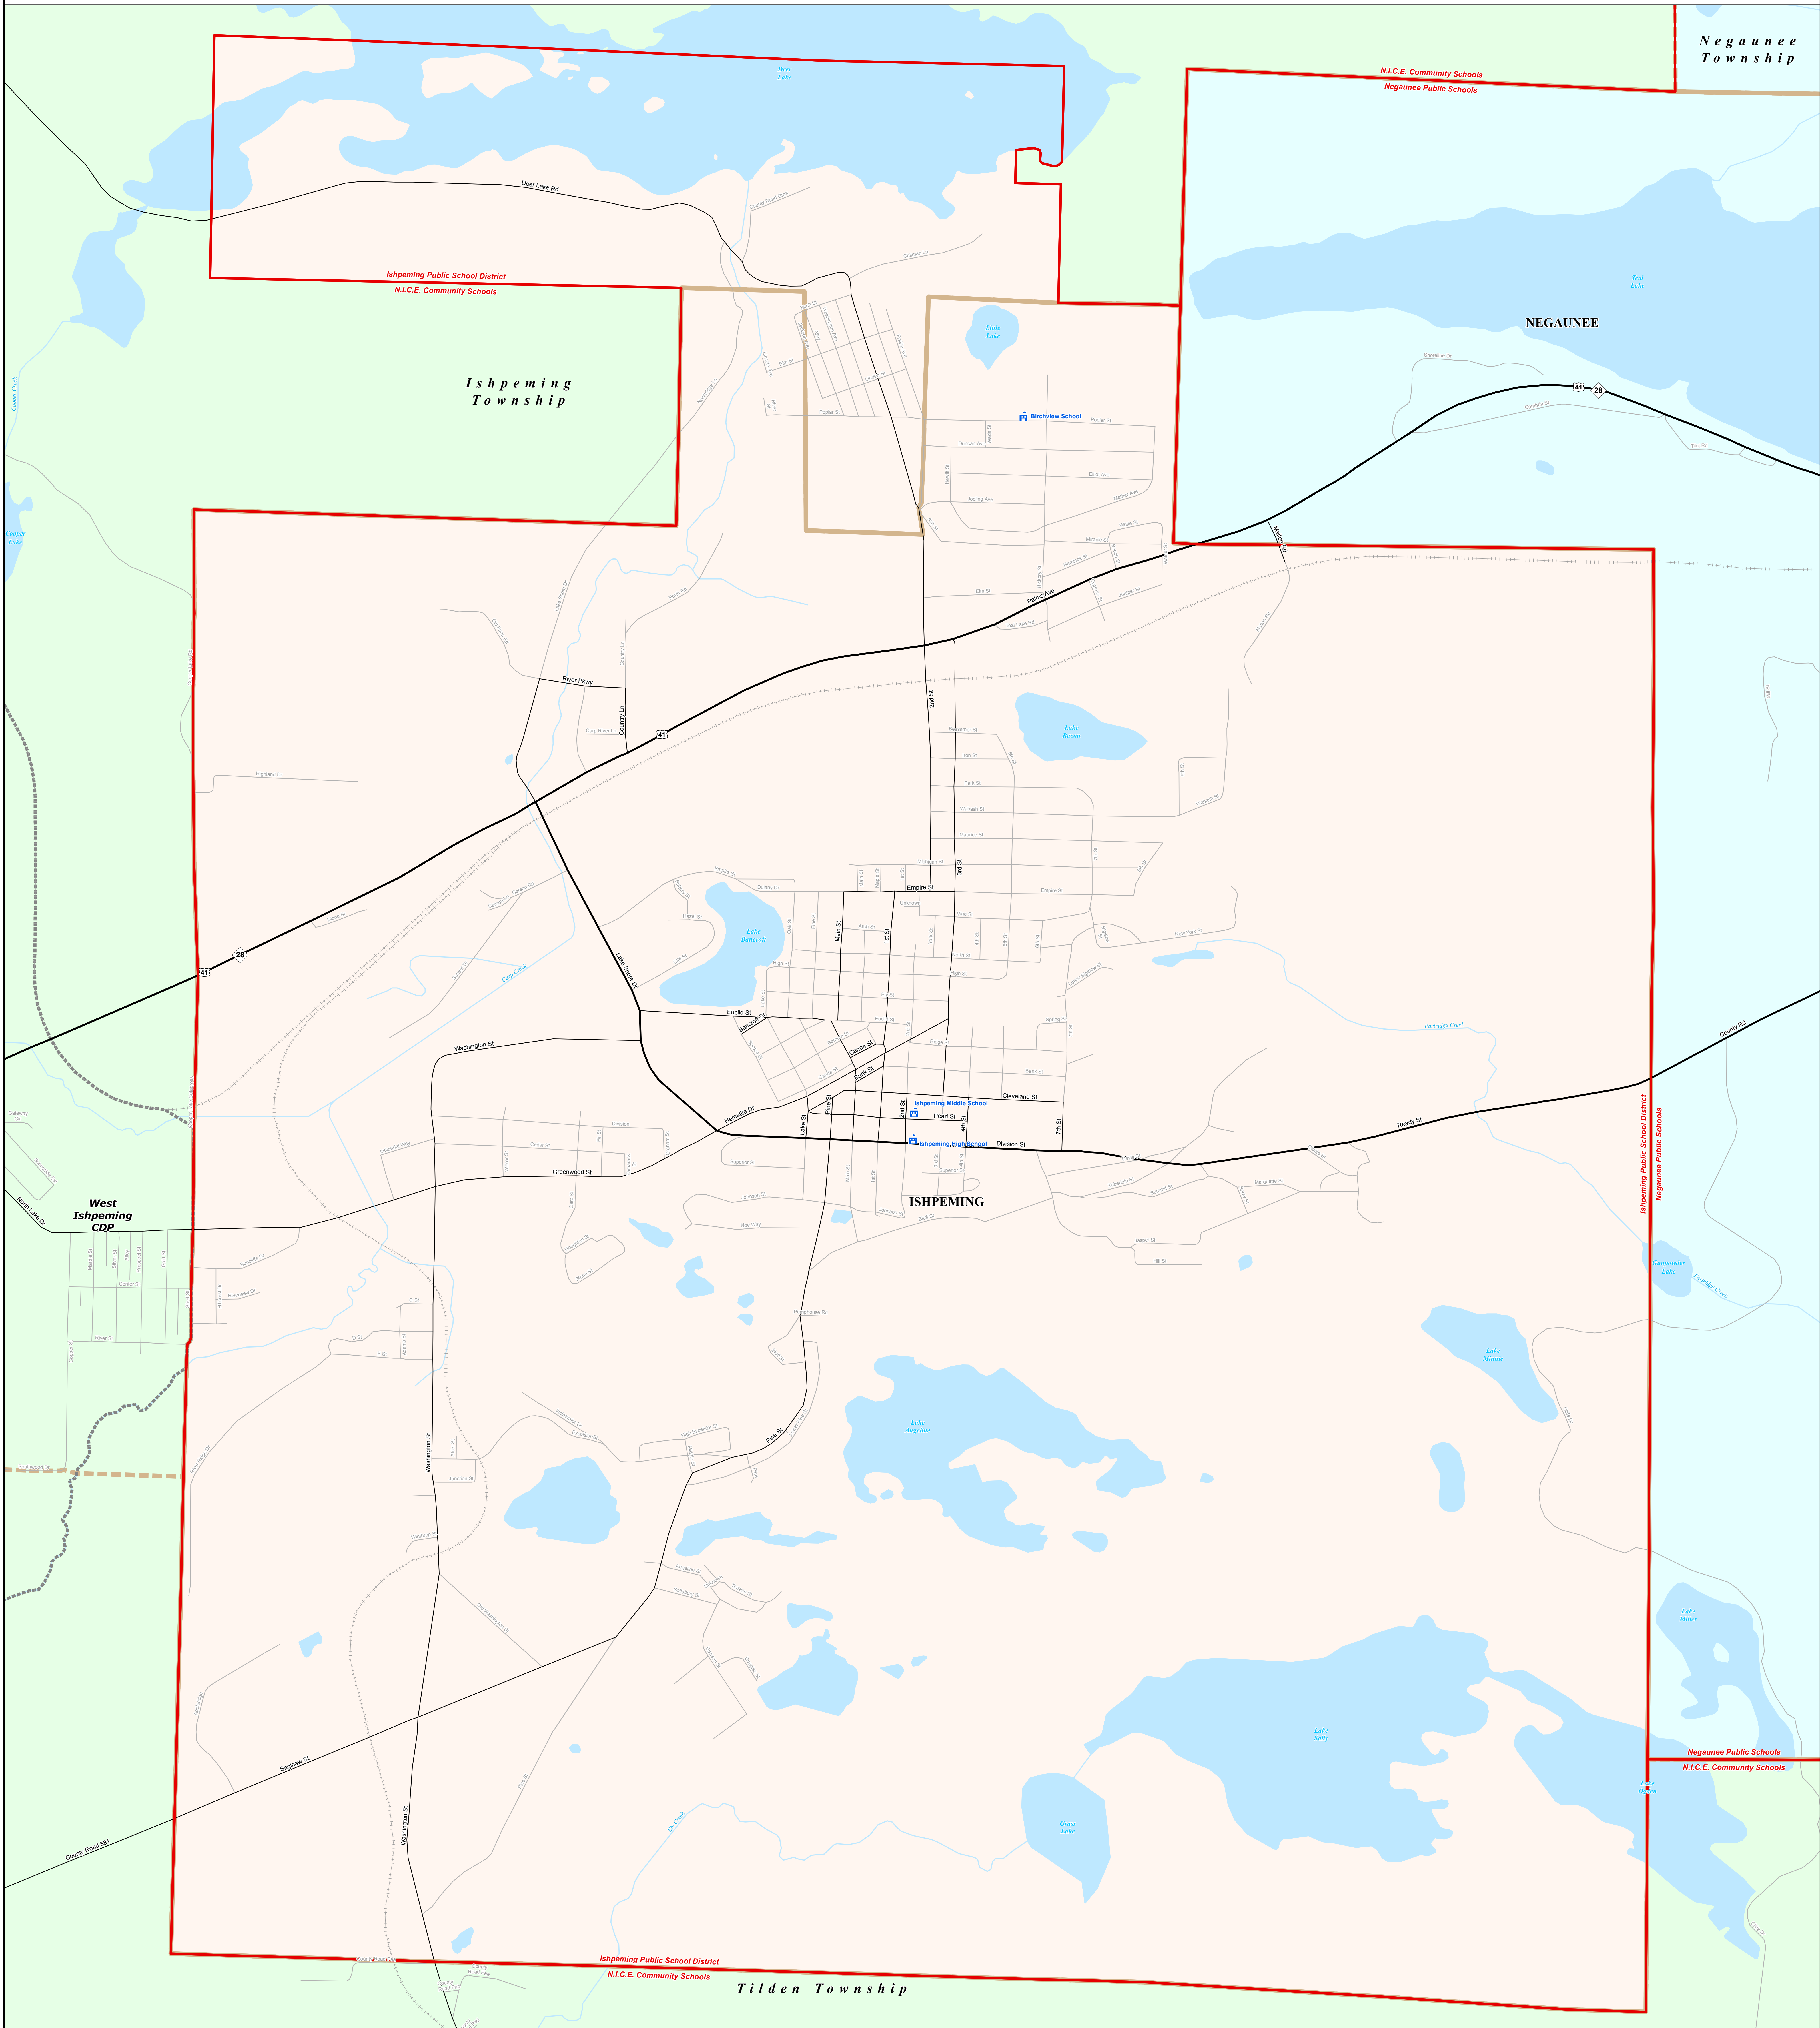

ISHPEMING PUBLIC SCHOOL DISTRICT

Marquette-Alger RESA

0 0.25 0.5 1 Miles

*Note: Non K-12 School Districts identified with Asterisk (*) in Name

11/14/13

Legend	
School District	School
County	Water Feature
City	River, Stream, or Drain
Township	Railroad
Village	Freeway
Census Designated Place	Highway
	Primary Road
	Local Road

Source: Michigan Geographic Framework, v13a